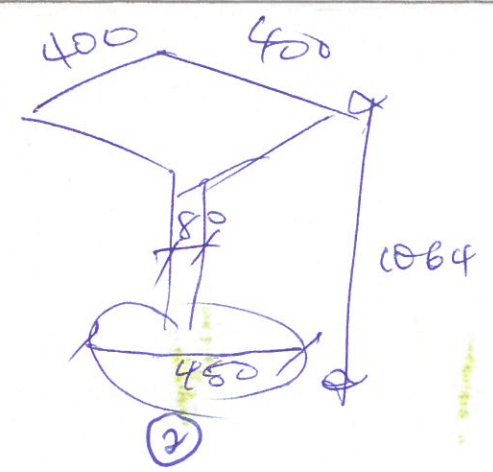

800 x 800 x 36 ⇒ 2Pc
Rand
Qty 2

starwood 291
→ Dark Hazel oak

Kitchen table
Kitchenette - 5th floor
low table with metal legs in laminate finish

Reference Image

Plan

3-Steel legs

40mm x 100mm
Steel legs
Black Point

High table
High table with metal legs in laminate finish

Reference Image

Plan

one for Walter Smith

metal leg from Radico
2 tables?

www.wood-styles.com

Copyright of designs shown herein is retained by this office. Authority is required for any reproduction. © Copyright Wood-styles Ltd.

Sheet title
5th floor
Kitchenette - 5th floor
Floor Plan/Elevations

Dwg No. WS-DS-SD-FT-009 No. SHEET 1