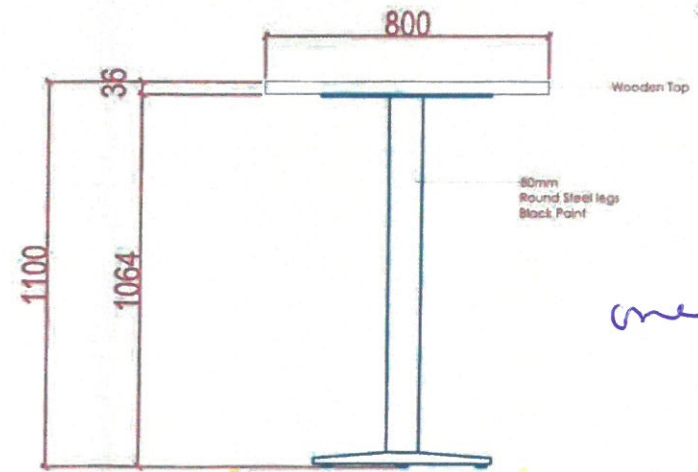

800 x 800 x 36 ⇒ 2Pc
Rand
Qty 2

starwood 291
→ Dark Hazel oak

Kitchen table
Kitchenette - 5th floor
low table with metal legs in laminate finish

Reference Image

Plan

3-Steel legs

40mm x 100mm
Steel legs
Black Point

High table
High table with metal legs in laminate finish

Reference Image

Plan

one for Walter Smith

metal leg from Radico
2 tables?

www.wood-styles.com

Copyright of designs shown herein is retained by this office. Authority is required for any reproduction. © Copyright Wood-styles Ltd.