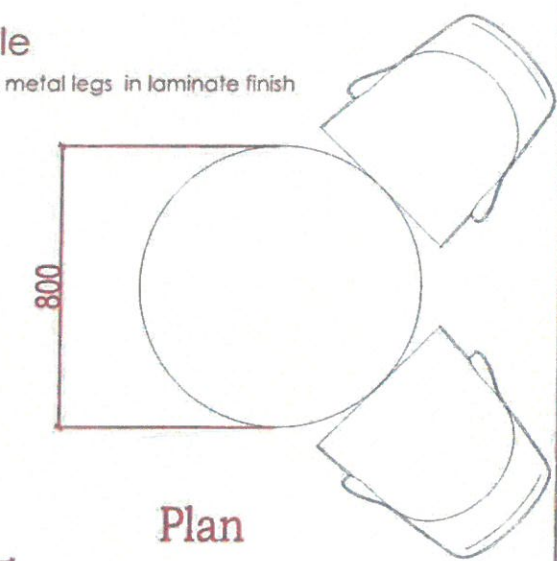

800 x 800 x 36 ⇒ 2Pc
Rand
Qty 2

starwood 291
→ Dark Hazel oak

Kitchen table
Kitchenette - 5th floor
low table with metal legs in laminate finish

Reference Image

Plan

3-Steel legs

40mm x 100mm
Steel legs
Black Point

High table
High table with metal legs in laminate finish

Reference Image

Plan

one for Walter Smith

metal leg from Radico
2 tables?

www.wood-styles.com

Copyright of designs shown herein is retained by this office. Authority is required for any reproduction. © Copyright Wood-styles Ltd.