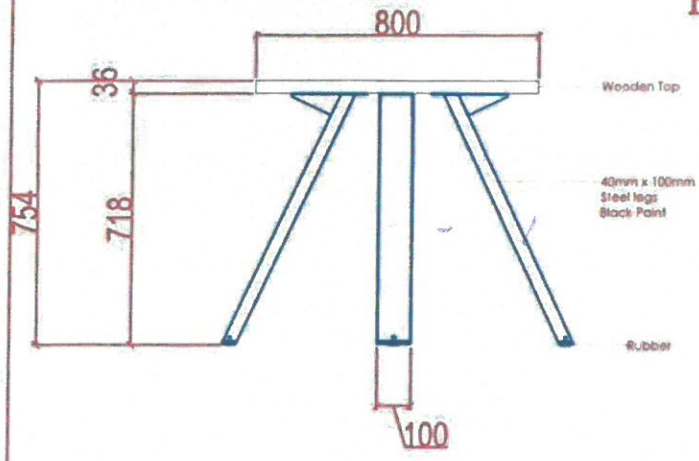

800 x 800 x 36 ⇒ 2Pc
Rand
Qty 2

starwood 291
→ Dark Hazel oak

Kitchen table
Kitchenette - 5th floor
low table with metal legs in laminate finish

Reference Image

Plan

3-Steel legs

40mm x 100mm
Steel legs
Black Point

High table
High table with metal legs in laminate finish

Reference Image

Plan

one for Walter Smith

metal leg from Radico
2 tables?

www.wood-styles.com

Copyright of designs shown herein is retained by this office. Authority is required for any reproduction. © Copyright Wood-styles Ltd.