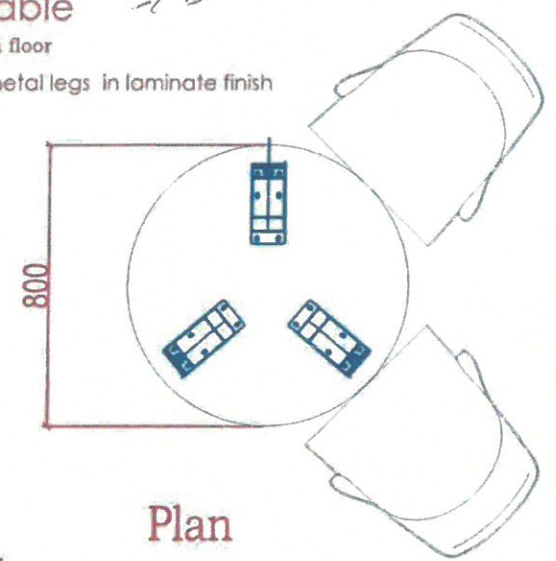

800 x 800 x 36 ⇒ 2Pc
Rand
Qty 2

starwood 291
→ Dark Hazel oak

Kitchen table
Kitchenette - 5th floor
low table with metal legs in laminate finish

Reference Image

Plan

3-Steel legs

40mm x 100mm
Steel legs
Black Point

High table
High table with metal legs in laminate finish

Reference Image

Plan

one for Walter Smith

metal leg from Radico
2 tables?

www.wood-styles.com

Copyright of designs shown herein is retained by this office. Authority is required for any reproduction. © Copyright Wood-styles Ltd.